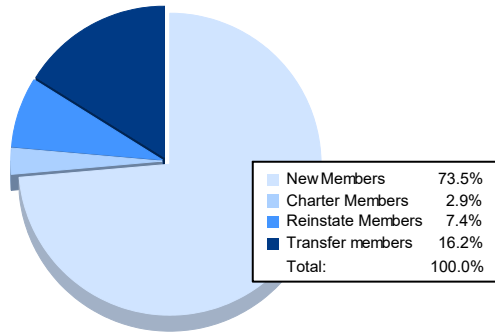

Year	New Clubs	Dropped Clubs	Gain/ Loss Clubs	New Members	Charter Members	Reinstate Members	Transfer Members	Total Member Added	Total Members Dropped	Gain/ Loss Members
2016-2017	0	1	-1	137	1	1	17	156	137	19
2017-2018	1	1	0	67	20	4	21	112	218	-106
2018-2019	0	1	-1	79	3	6	5	93	115	-22
2019-2020	0	2	-2	54	2	4	8	68	131	-63
2020-2021	0	3	-3	50	2	5	11	68	134	-66
<b>Average</b>	<b>0</b>	<b>2</b>	<b>-1</b>	<b>77</b>	<b>6</b>	<b>4</b>	<b>12</b>	<b>99</b>	<b>147</b>	<b>-48</b>

### Membership Composition June 2021 Cumulative