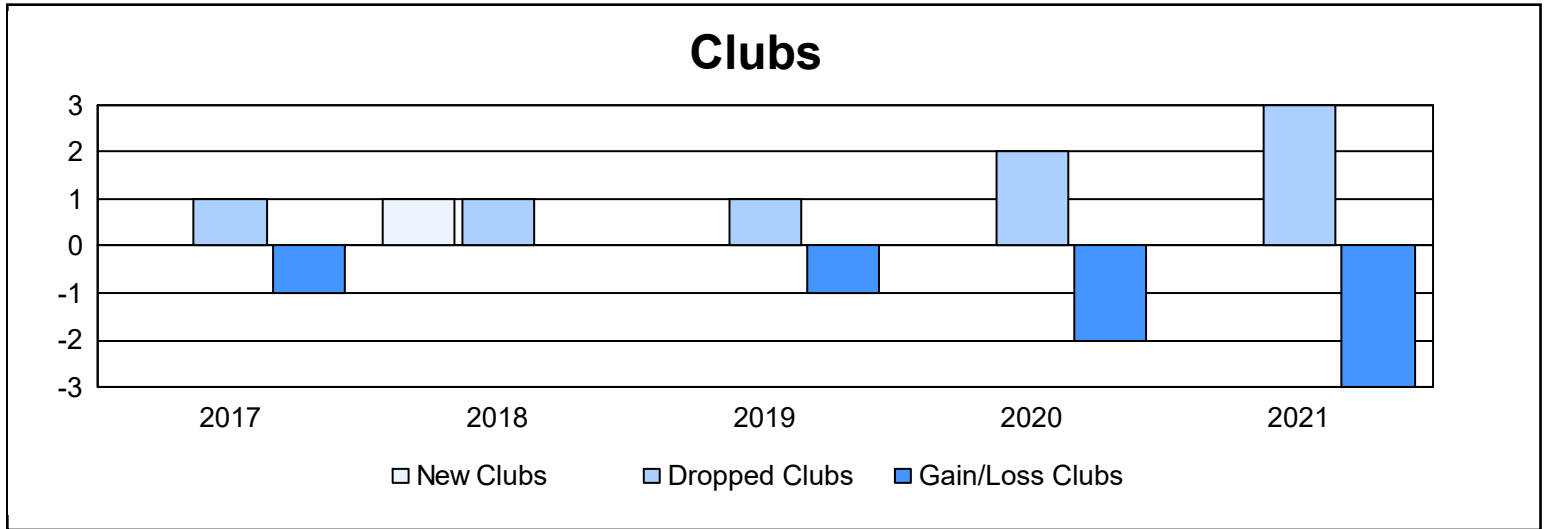

Year	New Clubs	Dropped Clubs	Gain/ Loss Clubs	New Members	Charter Members	Reinstate Members	Transfer Members	Total Member Added	Total Members Dropped	Gain/ Loss Members
2016-2017	0	1	-1	137	1	1	17	156	137	19
2017-2018	1	1	0	67	20	4	21	112	218	-106
2018-2019	0	1	-1	79	3	6	5	93	115	-22
2019-2020	0	2	-2	54	2	4	8	68	131	-63
2020-2021	0	3	-3	50	2	5	11	68	134	-66
<b>Average</b>	<b>0</b>	<b>2</b>	<b>-1</b>	<b>77</b>	<b>6</b>	<b>4</b>	<b>12</b>	<b>99</b>	<b>147</b>	<b>-48</b>

### Membership Composition June 2021 Cumulative