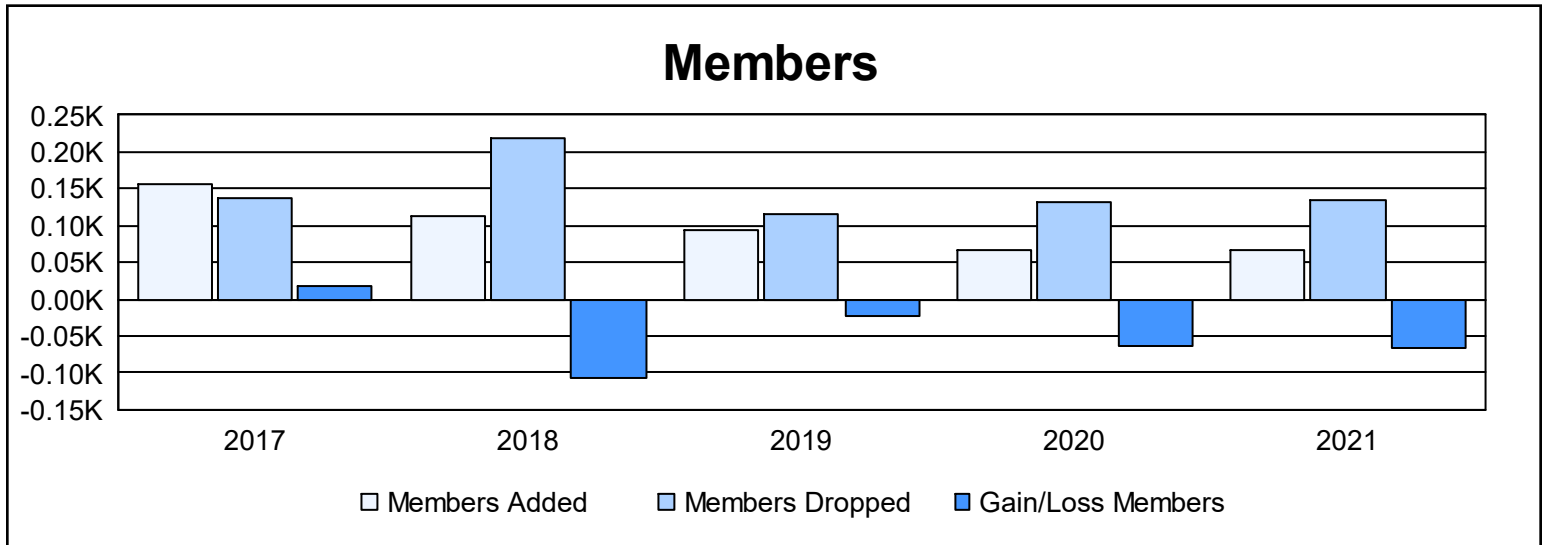

Year	New Clubs	Dropped Clubs	Gain/ Loss Clubs	New Members	Charter Members	Reinstate Members	Transfer Members	Total Member Added	Total Members Dropped	Gain/ Loss Members
2016-2017	0	1	-1	137	1	1	17	156	137	19
2017-2018	1	1	0	67	20	4	21	112	218	-106
2018-2019	0	1	-1	79	3	6	5	93	115	-22
2019-2020	0	2	-2	54	2	4	8	68	131	-63
2020-2021	0	3	-3	50	2	5	11	68	134	-66
<b>Average</b>	<b>0</b>	<b>2</b>	<b>-1</b>	<b>77</b>	<b>6</b>	<b>4</b>	<b>12</b>	<b>99</b>	<b>147</b>	<b>-48</b>

### Membership Composition June 2021 Cumulative